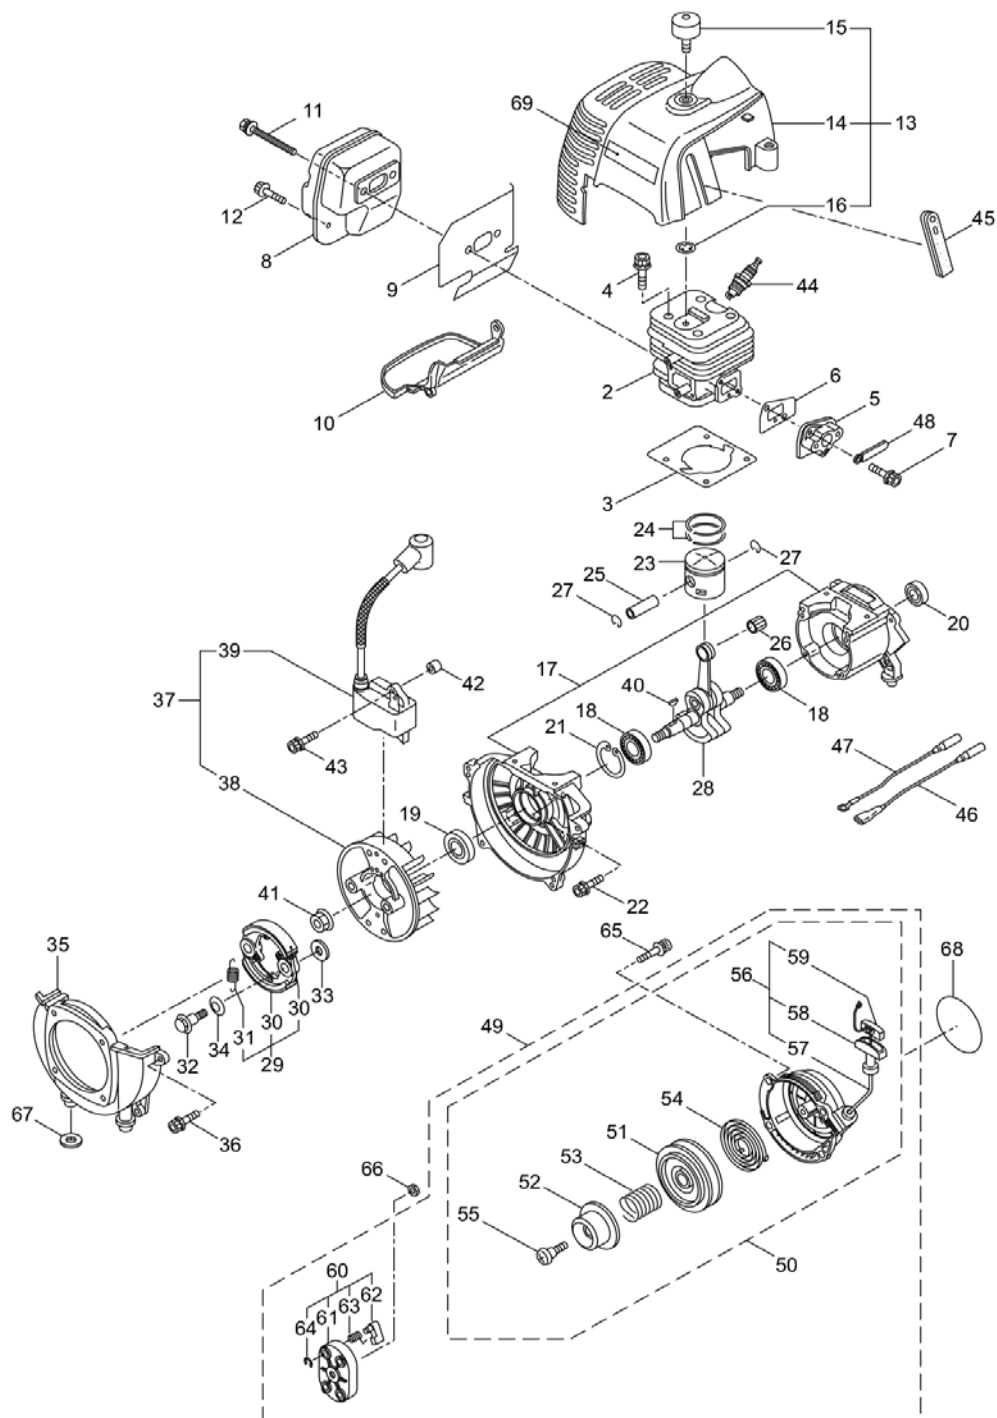

GK5000D
3. ENGINE

Status	Position	Parts Number	Parts Name	Unit Quantity	Set Unit Quantity	Specification	Remarks	Maker code
	1	875564		1			CE500/09	
	2	288125	CYLINDER COMP	1		CE500 カセット		
	3	288171	GASKET	1		50CC/T1.0		
	4	261246	CAP SCREW	4	5	M5X25	M5x25	
	5	285778	INSURATOR	1			New gasket required	
	6	285779	GASKET	1				
	7	265924	CAP SCREW	2	5	M5X25WSW+オ	M5x25	
	8	288276	MAFFLER COMP	1		CE500		
	9	285783	GASKET	1				
	10	285784	UNDER COVER	1		クハ		
	11	266713	CAP SCREW	2		M5X60フランジ	M5x60	
	12	283315	CAP SCREW	1		M5X12W-12	M5x12W-12	
	13	286891	TOP COVER	1			Incl.14-16	
	14	285786	TOP COVER	1		アハ		
	15	285843	KNOB BOLT	1				
	16	286362	WASHER	1	5	M6	M6	
	17	288200	CRANKCASE	1				
	18	262658	BEARING 6202 C3	2		6202C3**	#6202C3	
	19	246472	OIL SEAL	1		TB2 15 35 7		
	20	246471	OIL SEAL	1		TB 15 25 7		
	21	012380	SNAP RING	1		アヲヨウ35	#35	
	22	261612	CAP SCREW	4		M5X30	M5x30	
	23	246091	PISTON	1				
	24	282941	PISTON RING	2		NE500	(2)Required	
	25	262749	PISTON PIN	1		7.5X11X33.5		
	26	262659	NEEDLEBEARING KTV111414EGX01B2	1		KTV111414EG01B2	KTV111414EG01B2	
	27	262479	CLIP PISTON	2				
	28	285797	SHAFT COMPLETE	1		CE420		
	29	286905	CLUTCH ASSY	1			Incl.30,31	
	30	286906	CLUTCH SHOE	2			(2)Required	
	31	286907	SPRING CLUTCH	1				
	32	246377	CLUTCH BOLT	2		M8X1.25 アカメツク	M8x1.25	
	33	262683	WASHER	2	5	8X22XT1.2	8x22xt1.2	
	34	262682	WAVE WASHER	2	5			
	35	282285	FAN COVER	1		NE420		
	36	261250	CAP SCREW	4	5	M5X20	M5x20	
	37	246097	MAGNET ASSY	1			Incl.38,39	
	38	246074	ROTOR	1				
	39	279547	IGNITION COIL ASSY	1		CDI CE500		
	40	261076	WOODRUFF KEY 3X10	1	5	Aシロ 3X10	3x10	
	41	262731	NUT	1		M10X17XT8サマ721	M10	
	42	280381	SPACER	2	5			
	43	261256	BOLT	2	5	M4X25	M4x25	
	44	288264	SPARK PLUG	1		NGK BPMR8Y	BPMR8Y	
	45	286988	GROMMET	1				
	46	283735	WIRE COIL	1		155BヒラHCBH		
	47	284541	LEAD	1		135BM4HCBH		
	48	264588	CLAMP	1	5			
	49	285809	RECOIL STARTER ASSY	1			Incl.50-64	
	50	285810	RECOIL STARTER ASSY	1		CE420ダマバ -	Incl.51-59	
	51	286291	REEL	1		A54108100500		
	52	286292	CAM PLATE	1		A54308110100		
	53	286293	CAMPER SPRING	1		A52408110000		
	54	280995	SPIRAL SPRING	1				
	55	286295	SET SCREW	1		A607116A0010		
	56	286296	STARTER ROPE ASSY	1		A201267R0300	Incl.57-59	
	57	286297	STARTER ROPE	1		3.8X1000	3.8x1000	
	58	262633	STARTER KNOB	1		クハ		
	59	262981	CAP	1		クハ		
	60	285679	STARTER PULLEY ASSY	1			Incl.61-64	
	61	285680	STARTER PULLEY	1