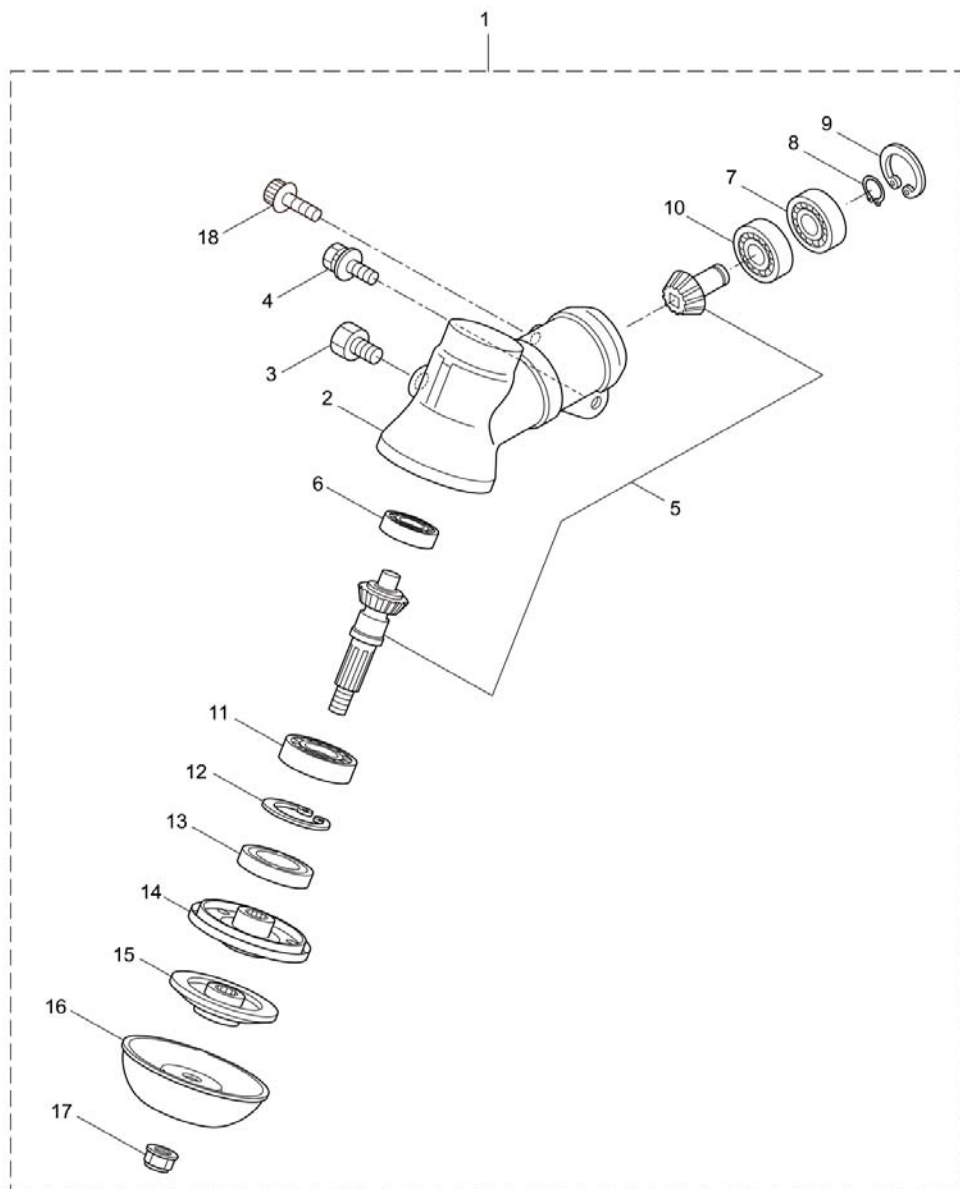

GK5000D
2. GEARCASE

Status	Position	Parts Number	Parts Name	Unit Quantity	Set Unit Quantity	Specification	Remarks	Maker code
	1	234835	GEAR CASE	1		M10ネジ /6かアナキ	Incl.2-18	
	2	232833	GEAR CASE	1		キヨカカ タ/28		
	3	234109	BOLT	1	5	M8X8	M8x8	
	4	217134	BOLT	1		M6X30	M6x30	
	5	234349	GEAR SET	1		55°/φ6.1 14:19		
	6	014490	BEARING 6000	1		#6000	#6000	
	7	106933	BEARING 6000Z	1		#6000Z	#6000Z	
	8	014210	SNAP RING	1	5	ジ ヲヨウ10	#10	
	9	054676	RING SNAP	1	5	アヲヨウ26	#26	
	10	014490	BEARING 6000	1		#6000	#6000	
	11	012544	BEARING	1		#6202	#6202	
	12	012380	SNAP RING	1		アヲヨウ35	#35	
	13	232049	OIL SEAL	1		D21355	D21355	
	14	232322	BRACKET A	1				
	15	232052	BRACKET B	1				
	16	230849	NUT COVER	1		T1.5		
	17	232920	NUT	1		M10X1.25 ヒダリ	M10x1.25	
	18	217135	BOLT	1		M6X10	M6x10