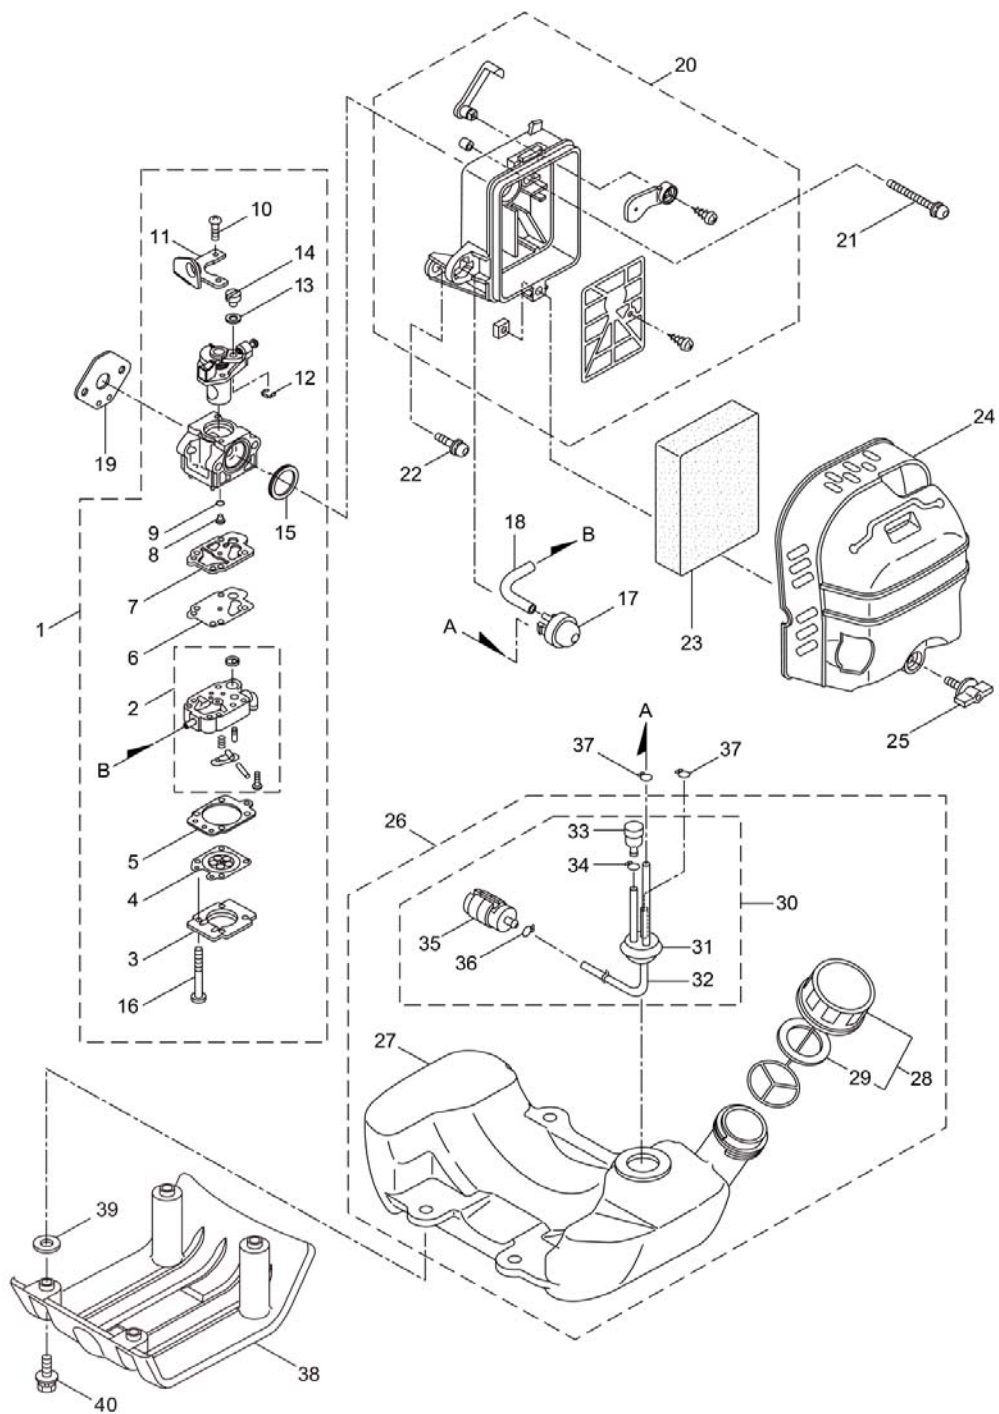

GK5000D
4. CARBURETOR, FUEL TANK

Status	Position	Parts Number	Parts Name	Unit Quantity	Set Unit Quantity	Specification	Remarks	Maker code
	1	289479	CARBURETOR ASSY	1		WYK	Incl.2-16	
	2	283124	CARBURETOR BODY	1		WB5-7437		
	3	263726	COVER PLATE	1		WB21-158		
	4	283905	DIAPHRAGM METERRING	1		WB95-614		
	5	263727	GASKET	1		WB92-192		
	6	262994	DIAPHRAGM	1		WB95-99		
	7	282576	GASKET	1		WB92-415		
	8	246486	JET	1		WB112-3070-495L		
	9	261871	O-RING	1		WB16-104		
	10	261875	SCREW	2		WB96-323		
	11	264677	BRACKET	1		WB167-143		
	12	261876	RING	1		WB16-71		
	13	264678	WASHER	1	5	WB136-221		
	14	261658	SWIVEL	1		WB52-34		
	15	261657	PACKING	1		WB16-171		
	16	263737	SCREW	4		WB96-325		
	17	282299	PRIMER	1				
	18	282512	PIPE	1				
	19	282301	GASKET	1				
	20	246612	CASE A ASSY	1		42/50ヨウリークコウ1		
	21	261814	CAP SCREW	2	5	M5X50WSWホ	M5x50	
	22	264807	CAP SCREW	1	5	M5X16WSWホ	M5x16	
	23	282306	ELEMENT	1				
	24	287418	CLEANER COVER	1		クワ CE420ヨウマークナシ		
	25	279350	KNOB	1				
	26	286893	TANK ASSY	1		A40B88C180D97	Incl.27-36	
	27	286067	TANK	1				
	28	275306	FUEL TANK CAP ASSY	1			Incl.29	
	29	274875	PACKING	1		KRYNAC4975F		
	30	286794	FUEL PIPE ASSY	1			Incl.31-36	
	31	268065	GROMMET	1		37ナ		
	32	262649	FUEL PIPE	1		3X5X180L(クワ)		
	33	261590	BREATHER SUB ASSY	1				
	34	261117	CLIP	1				
	35	247107	FUEL FILTER ASSY	1				
	36	261117	CLIP	1				
	37	261117	CLIP	2				
	38	285819	STAND	1		クワ		
	39	285735	RUBBER PACKING	4	5	17X8X2		
	40	281714	CAP SCREW	4		M5X20WSW-12	M5x20