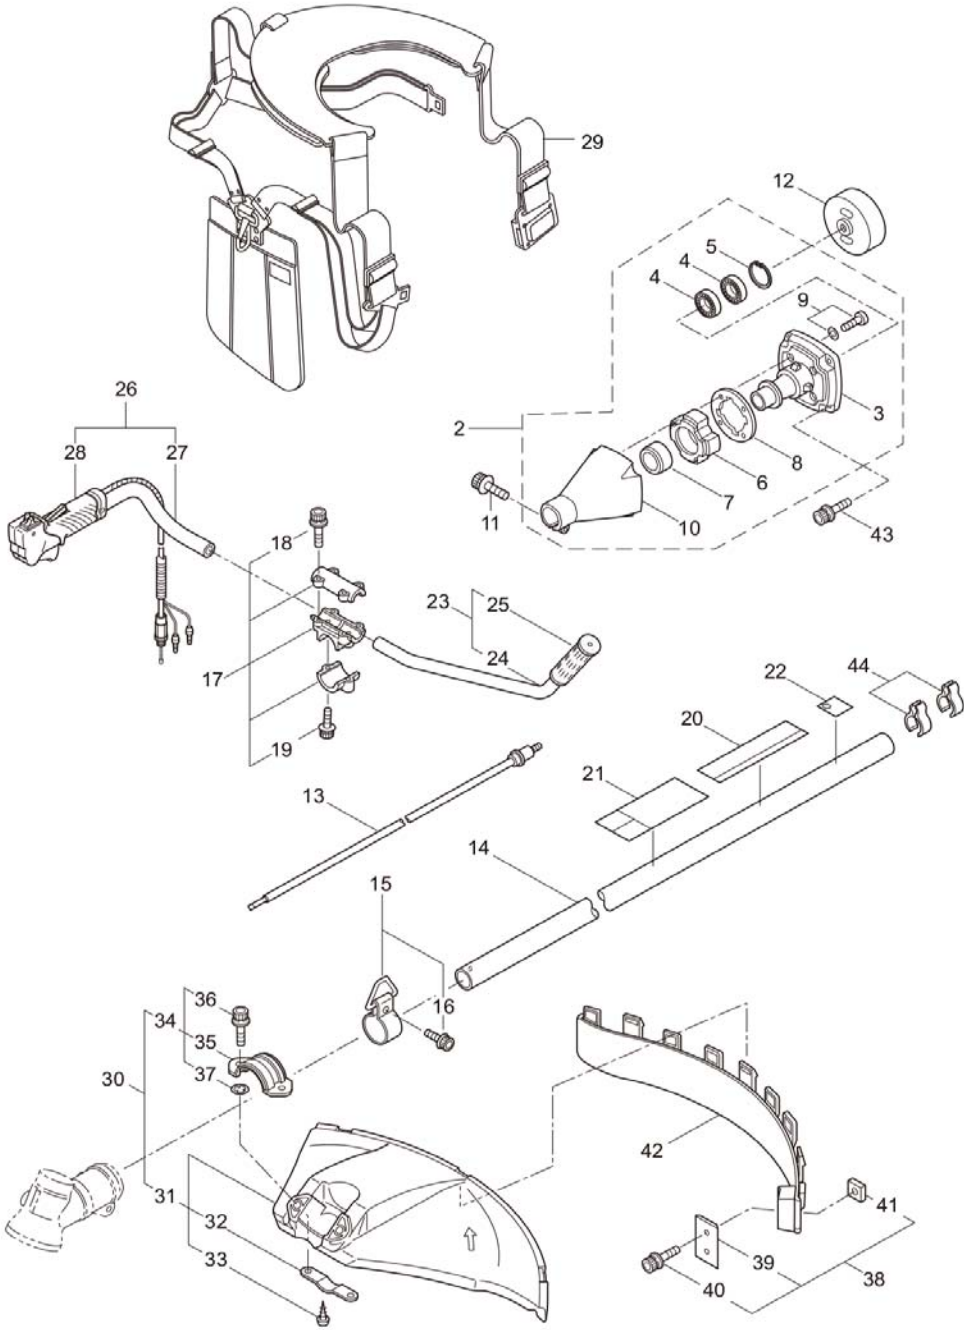

PARTS LIST

GK5000D

CONTENTS

1. MAIN BODY	1
2. GEARCASE.....	3
3. ENGINE	5
4. CARBURETOR, FUEL TANK	9
5. ACCESSORIES	13

2021. 01.

MARUYAMA

P/N 525122

GK5000D
1. MAIN BODY